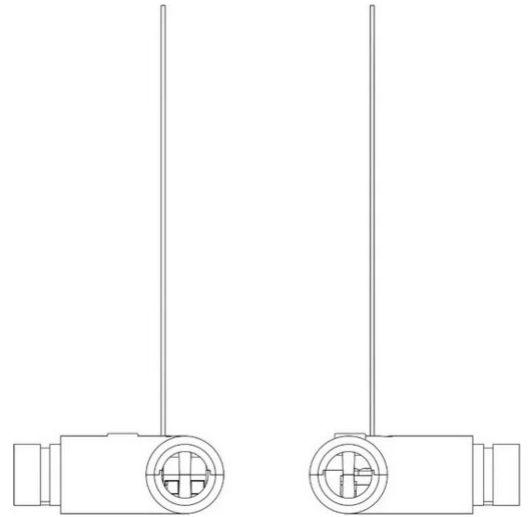

90° Joint Colibrì

Q

Without power cable

Emiliana Martinelli

colors

Typology

Utilisation Indoor

90° joint without cable

Family 90° joint Colibri Q
Typology
Utilisation Indoor

Dimensions

Profondità 5 cm
Lunghezza 5 cm
Diameter 2,5 cm
Weight 0.05 Kg

Materials

Structure aluminium

Certifications

Colour variant code

40084/NE